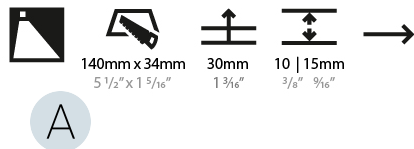

GENERAL

Series: Delight
Subseries: Delight String Wide
Brand: Prolicht
Division: Architectural
Mounting Type: Recessed
Mounting Location: Wall
Subcategory: Step Light

PHYSICAL

Shape: Rectangle
Width (mm): 40
Width (in): 1 9/16
Height (mm): 150
Depth (mm): 26
Height (in): 5 7/8
Depth (in): 1
Ceiling Thickness (mm): 10 / 12 / 15
Ceiling Thickness (in): 3/8 or 1/2 or 9/16
Min. Recessing Depth (mm): 30
Min. Recessing Depth (in): 1 3/16
Light Distribution: Asymmetric
Weight (kg): 0.21
Weight (lbs): 0.46
Screws: No visible screws
Fixture Finish: SSR / BKV / CWI / CRY / HAB / LAG / UFT / ITA / RUA / RUR / MIC / FTG / MYG / TWT / LOD / PUS / FRO / FUP / KIA / POP / BLS / SPG / MEY / GOH / GUM / CHC / COM / ABZ / JAG / OBR / MOS / ROR
Fixture Material: Aluminum
Cut-out Measurements: 140mm / 5 1/2" x 34mm / 1 5/16"

ELECTRICAL

Lamp Type: LED (Zhaga Standard)
Input Wattage (W): 2.2
Total Output Wattage (W): 2
Dimming: Non-Dimming / Phase Dimming (120Vac only) / 0-10V Dimming
Driver Included: No
Driver Location: Remote
Driver Type: Constant Current - 120 / 277Vac
Driver Class: Class 2
Input Voltage (V): 120 - 277
Constant Current (MA): 700

LED

Number of LEDs: 1
Color Temperature (°K): 2700 / 3000 / 3500 / 4000
Max. Delivered Lumen (lm): 60 / 60 / 68 / 70
CRI: >90 CRI
Lamp Life (hrs): 50000

OPTICAL

RATINGS AND CERTIFICATIONS

Certified By: Certified for North American Standards
IP rating: IP20