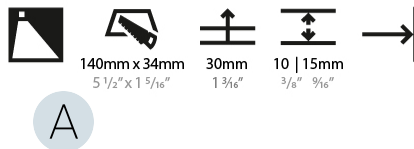

GENERAL

Series: Delight
Subseries: Delight String
Brand: Prolicht
Division: Architectural
Mounting Type: Recessed
Mounting Location: Wall
Subcategory: Step Light

PHYSICAL

Shape: Rectangle
Width (mm): 40
Width (in): 1 9/16
Height (mm): 150
Depth (mm): 26
Height (in): 5 7/8
Depth (in): 1
Ceiling Thickness (mm): 10 / 12 / 15
Ceiling Thickness (in): 3/8 or 1/2 or 9/16
Min. Recessing Depth (mm): 30
Min. Recessing Depth (in): 1 3/16
Light Distribution: Asymmetric
Weight (kg): .21
Weight (lbs): .46
Installation Requirement: 140mm / 5 1/2" x 34mm / 1 5/16"
Fixture Finish: SSR / BKV / CWI / CRY / HAB / LAG / UFT / ITA / RUA / RUR / MIC / FTG / MYG / TWT / LOD / PUS / FRO / FUP / KIA / POP / BLS / SPG / MEY / GOH / GUM / CHC / COM / ABZ / JAG / OBR / MOS / ROR
Fixture Material: Aluminum

ELECTRICAL

Lamp Type: LED (Zhaga Standard)
Input Wattage (W): 2.2
Total Output Wattage (W): 2
Dimming: Non-Dimming / Phase Dimming (120Vac only) / 0-10V Dimming
Driver Included: No
Driver Location: Remote
Driver Type: Constant Current - 120 / 277Vac
Driver Class: Class 2
Input Voltage (V): 120 - 277
Constant Current (MA): 700

LED

Number of LEDs: 1
Color Temperature (°K): 2700 / 3000 / 3500 / 4000
Max. Delivered Lumen (lm): 30
CRI: >90 CRI
Lamp Life (hrs): 50000

OPTICAL

RATINGS AND CERTIFICATIONS

Certified By: Certified for North American Standards
IP rating: IP20