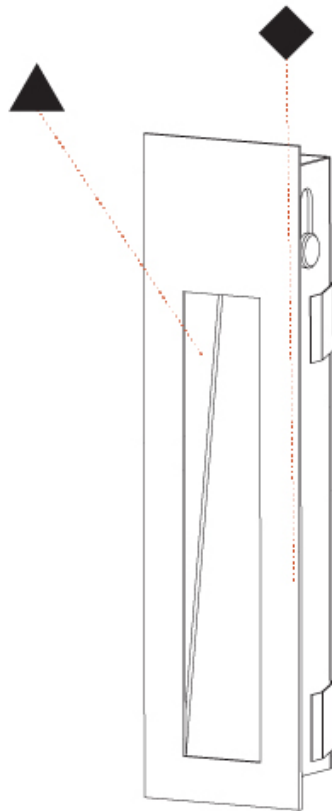

GENERAL

Series: Delight
Subseries: Delight String Wide
Brand: Prolicht
Division: Architectural
Mounting Type: Recessed
Mounting Location: Wall
Subcategory: Step Light

PHYSICAL

Shape: Rectangle
Width (mm): 40
Width (in): 1 9/16
Height (mm): 150
Depth (mm): 26
Height (in): 5 7/8
Depth (in): 1
Ceiling Thickness (mm): 10 / 12 / 15
Ceiling Thickness (in): 3/8 or 1/2 or 9/16
Min. Recessing Depth (mm): 30
Min. Recessing Depth (in): 1 3/16
Light Distribution: Asymmetric
Weight (kg): 0.21
Weight (lbs): 0.46
Screws: No visible screws
Fixture Finish: SSR / BKV / CWI / CRY / HAB / LAG / UFT / ITA / RUA / RUR / MIC / FTG / MYG / TWT / LOD / PUS / FRO / FUP / KIA / POP / BLS / SPG / MEY / GOH / GUM / CHC / COM / ABZ / JAG / OBR / MOS / ROR
Fixture Material: Aluminum
Cut-out Measurements: 140mm / 5 1/2" x 34mm / 1 5/16"

DELIGHT STRING WIDE RECESSED

A35698-

PROJECT

TYPE

SPECIFIER

QUANTITY

DATE

A