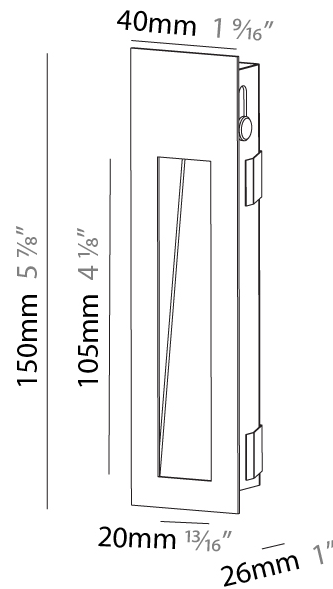

GENERAL

Series: Delight
Subseries: Delight String Wide
Brand: Prolicht
Division: Architectural
Mounting Type: Recessed
Mounting Location: Wall
Subcategory: Step Light

PHYSICAL

Shape: Rectangle
Width (mm): 40
Width (in): 1 9/16
Height (mm): 150
Depth (mm): 26
Height (in): 5 7/8
Depth (in): 1
Ceiling Thickness (mm): 10 / 12 / 15
Ceiling Thickness (in): 3/8 or 1/2 or 9/16
Min. Recessing Depth (mm): 30
Min. Recessing Depth (in): 1 3/16
Light Distribution: Asymmetric
Weight (kg): 0.21
Weight (lbs): 0.46
Screws: No visible screws
Fixture Finish: SSR / BKV / CWI / CRY / HAB / LAG / UFT / ITA / RUA / RUR / MIC / FTG / MYG / TWT / LOD / PUS / FRO / FUP / KIA / POP / BLS / SPG / MEY / GOH / GUM / CHC / COM / ABZ / JAG / OBR / MOS / ROR
Fixture Material: Aluminum
Cut-out Measurements: 140mm / 5 1/2" x 34mm / 1 5/16"

ELECTRICAL

Lamp Type: LED (Zhaga Standard)
Input Wattage (W): 2.2
Total Output Wattage (W): 2
Dimming: Non-Dimming / Phase Dimming (120Vac only) / 0-10V Dimming
Driver Included: No
Driver Location: Remote
Driver Type: Constant Current - 120 / 277Vac
Driver Class: Class 2
Input Voltage (V): 120 - 277
Constant Current (MA): 700

LED

Number of LEDs: 1
Color Temperature (°K): 2700 / 3000 / 3500 / 4000
Max. Delivered Lumen (lm): 60 / 60 / 68 / 70
CRI: >90 CRI
Lamp Life (hrs): 50000

OPTICAL

RATINGS AND CERTIFICATIONS

Certified By: Certified for North American Standards
IP rating: IP20