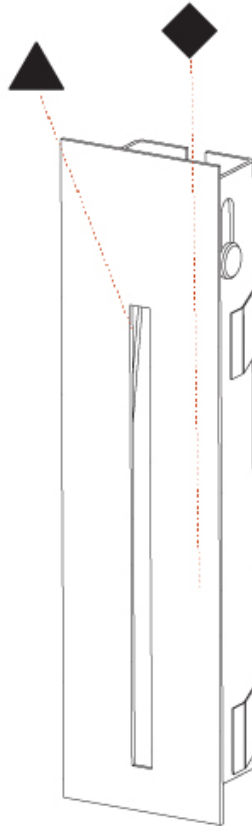

GENERAL

Series: Delight
Subseries: Delight String
Brand: Prolicht
Division: Architectural
Mounting Type: Recessed
Mounting Location: Wall
Subcategory: Step Light

PHYSICAL

Shape: Rectangle
Width (mm): 40
Width (in): 1 9/16
Height (mm): 150
Depth (mm): 26
Height (in): 5 7/8
Depth (in): 1
Ceiling Thickness (mm): 10 / 12 / 15
Ceiling Thickness (in): 3/8 or 1/2 or 9/16
Min. Recessing Depth (mm): 30
Min. Recessing Depth (in): 1 3/16
Light Distribution: Asymmetric
Weight (kg): .21
Weight (lbs): .46
Installation Requirement: 140mm / 5 1/2" x 34mm / 1 5/16"
Fixture Finish: SSR / BKV / CWI / CRY / HAB / LAG / UFT / ITA / RUA / RUR / MIC / FTG / MYG / TWT / LOD / PUS / FRO / FUP / KIA / POP / BLS / SPG / MEY / GOH / GUM / CHC / COM / ABZ / JAG / OBR / MOS / ROR
Fixture Material: Aluminum

DELIGHT STRING RECESSED

A35696-

PROJECT

TYPE

SPECIFIER

QUANTITY

DATE

A

GENERAL

Series: Delight
Subseries: Delight String Wide
Brand: Prolicht
Division: Architectural
Mounting Type: Recessed
Mounting Location: Wall
Subcategory: Step Light

PHYSICAL

Shape: Rectangle
Width (mm): 40
Width (in): 1 9/16
Height (mm): 150
Depth (mm): 26
Height (in): 5 7/8
Depth (in): 1
Ceiling Thickness (mm): 10 / 12 / 15
Ceiling Thickness (in): 3/8 or 1/2 or 9/16
Min. Recessing Depth (mm): 30
Min. Recessing Depth (in): 1 3/16
Light Distribution: Asymmetric
Weight (kg): 0.21
Weight (lbs): 0.46
Screws: No visible screws
Fixture Finish: SSR / BKV / CWI / CRY / HAB / LAG / UFT / ITA / RUA / RUR / MIC / FTG / MYG / TWT / LOD / PUS / FRO / FUP / KIA / POP / BLS / SPG / MEY / GOH / GUM / CHC / COM / ABZ / JAG / OBR / MOS / ROR
Fixture Material: Aluminum
Cut-out Measurements: 140mm / 5 1/2" x 34mm / 1 5/16"